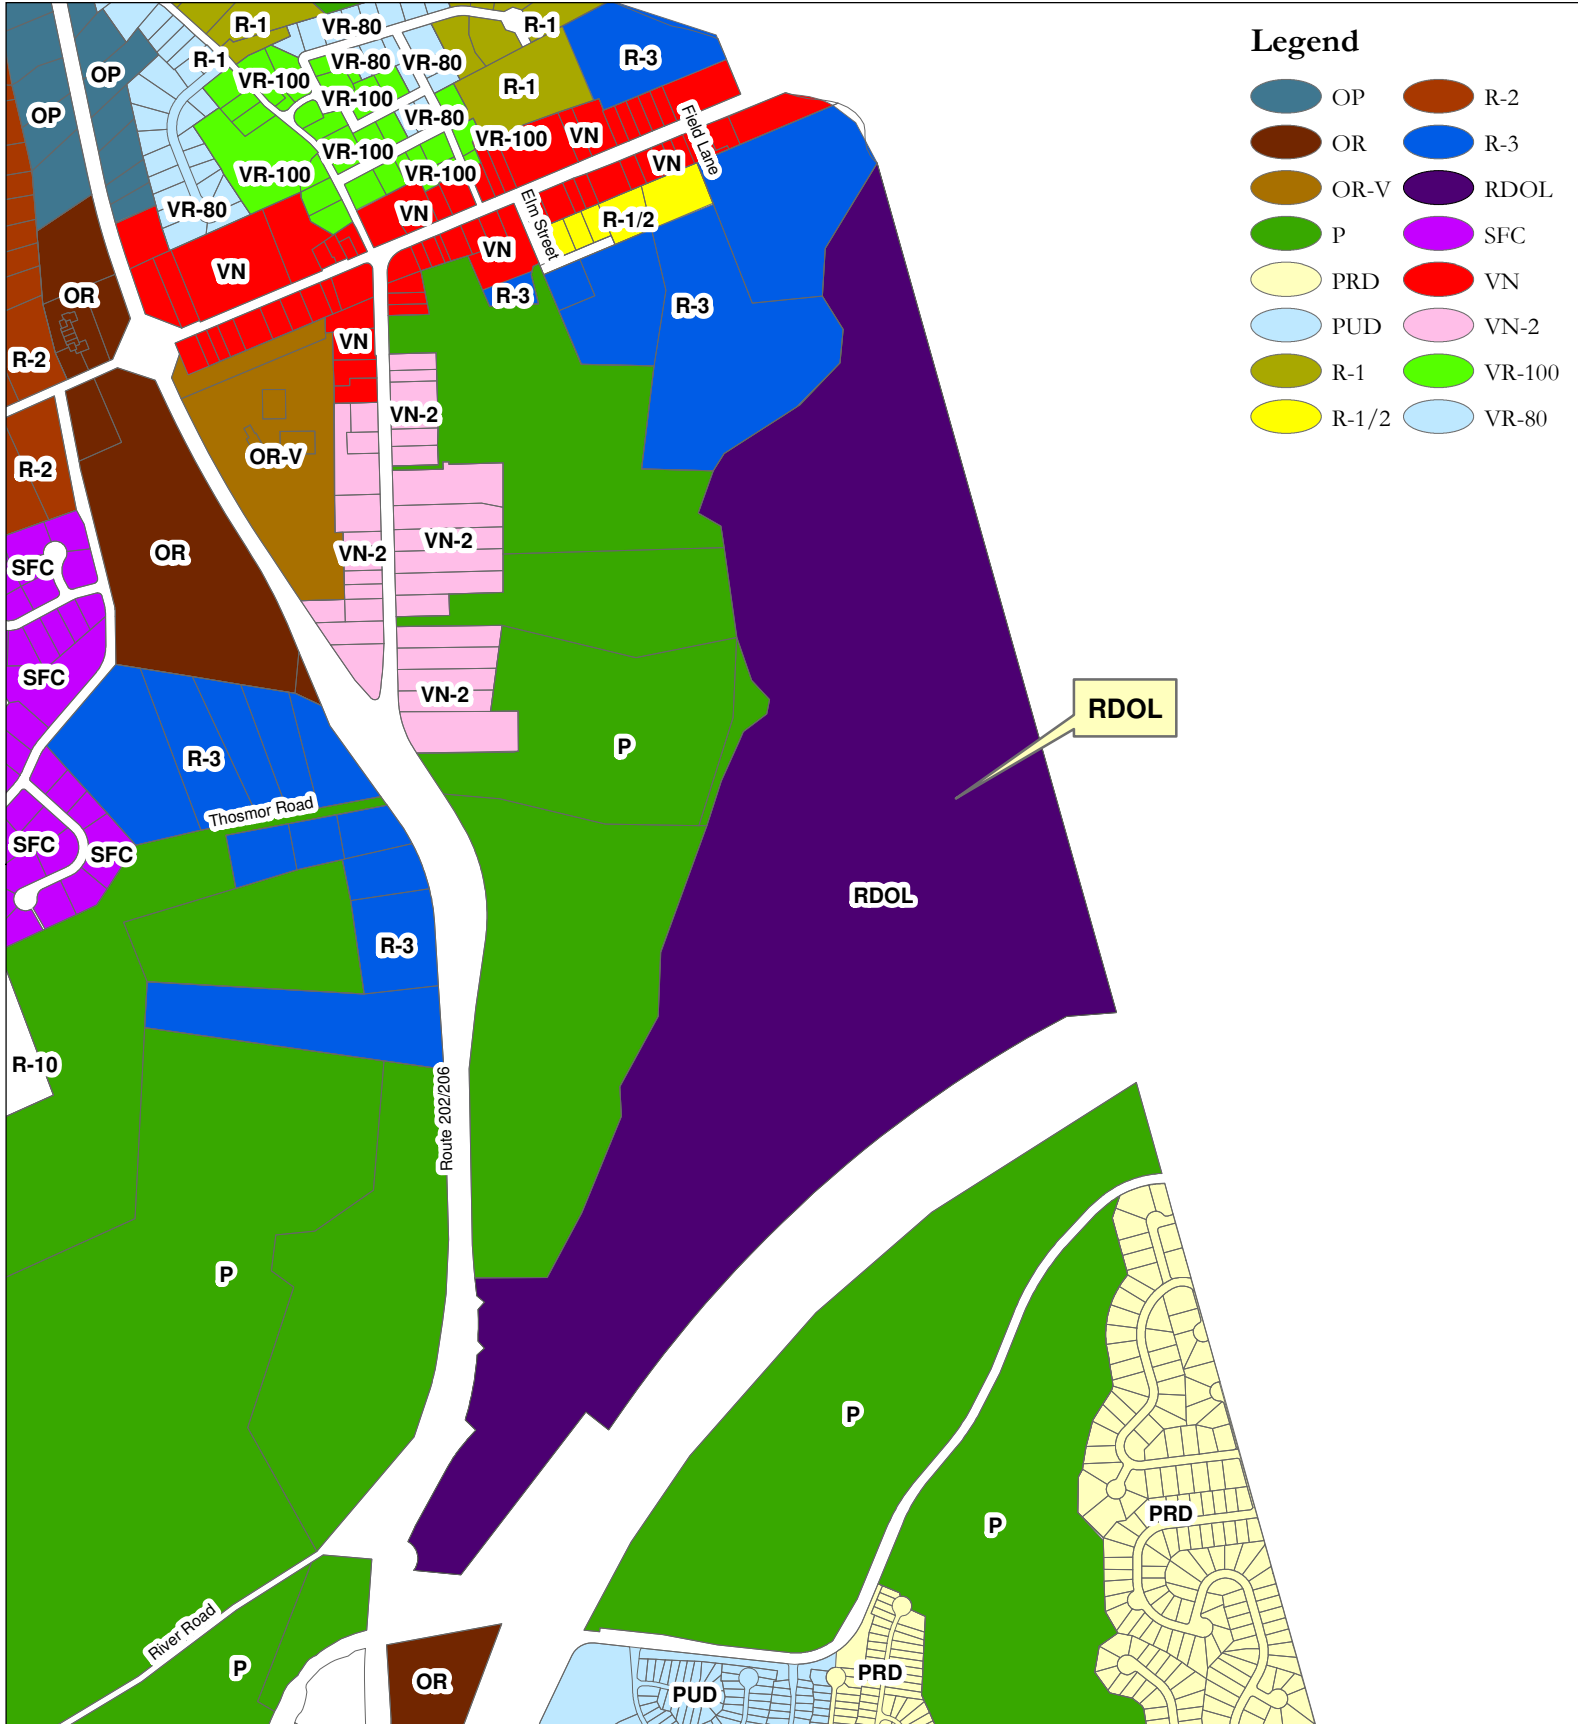

**Figure 1:**  
**Land Use Plan Amendment**  
**RDOL; Block 43, Lot 1**  
*Bedminster Township, Somerset County*  
*October 2022*

Data Sources:  
 Somerset County Planning Department